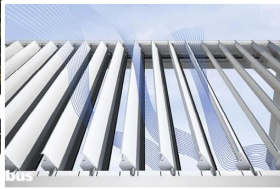

Peace Of Mind
Available across all products

Med Joy : Bioclimatic Pergola

Roof System: Louvred

Page 1 of 2

Video link: <https://youtu.be/vhqHEGuBA4U>

The Med Joy is the new slim, narrow bioclimatic pergola from the Gibus range. Perfect for terraces and small gardens. With motorised adjustable aluminium louvre blades to allow complete control of the internal environment. Optional fitting of vertical shade screens or glass walls, heaters and LED lighting.

Product Features

The louvre blades are able to rotate to any position within a range of 0-120° allowing for your preferred lighting and to release or capture heat. The aluminium 13x13cm square upright posts have a 25cm perimeter with a frame height of 240cm. With the Med Joy being a very versatile product it offers a wide range of combinations allowing for total freedom of configuration.

Key Features

Rain Protection

The blades in the closed position effectively protect against rain, dispatching rainwater into the drainage channels

Sun Protection

The aluminium cover gives optimal protection of direct sun radiation, allowing full control of the amount of light that filters inside

Perimeter LED Spots

Rectangular LED spotlights integrated inside the perimeter gutter of the structure. Arranged every 50 cm in groups of 6 per light point, each 3 Watts.

Blade LED Spots

Rectangular 3 watt LED spotlights integrated inside the blades to guarantee excellent light distribution over the entire surface covered.